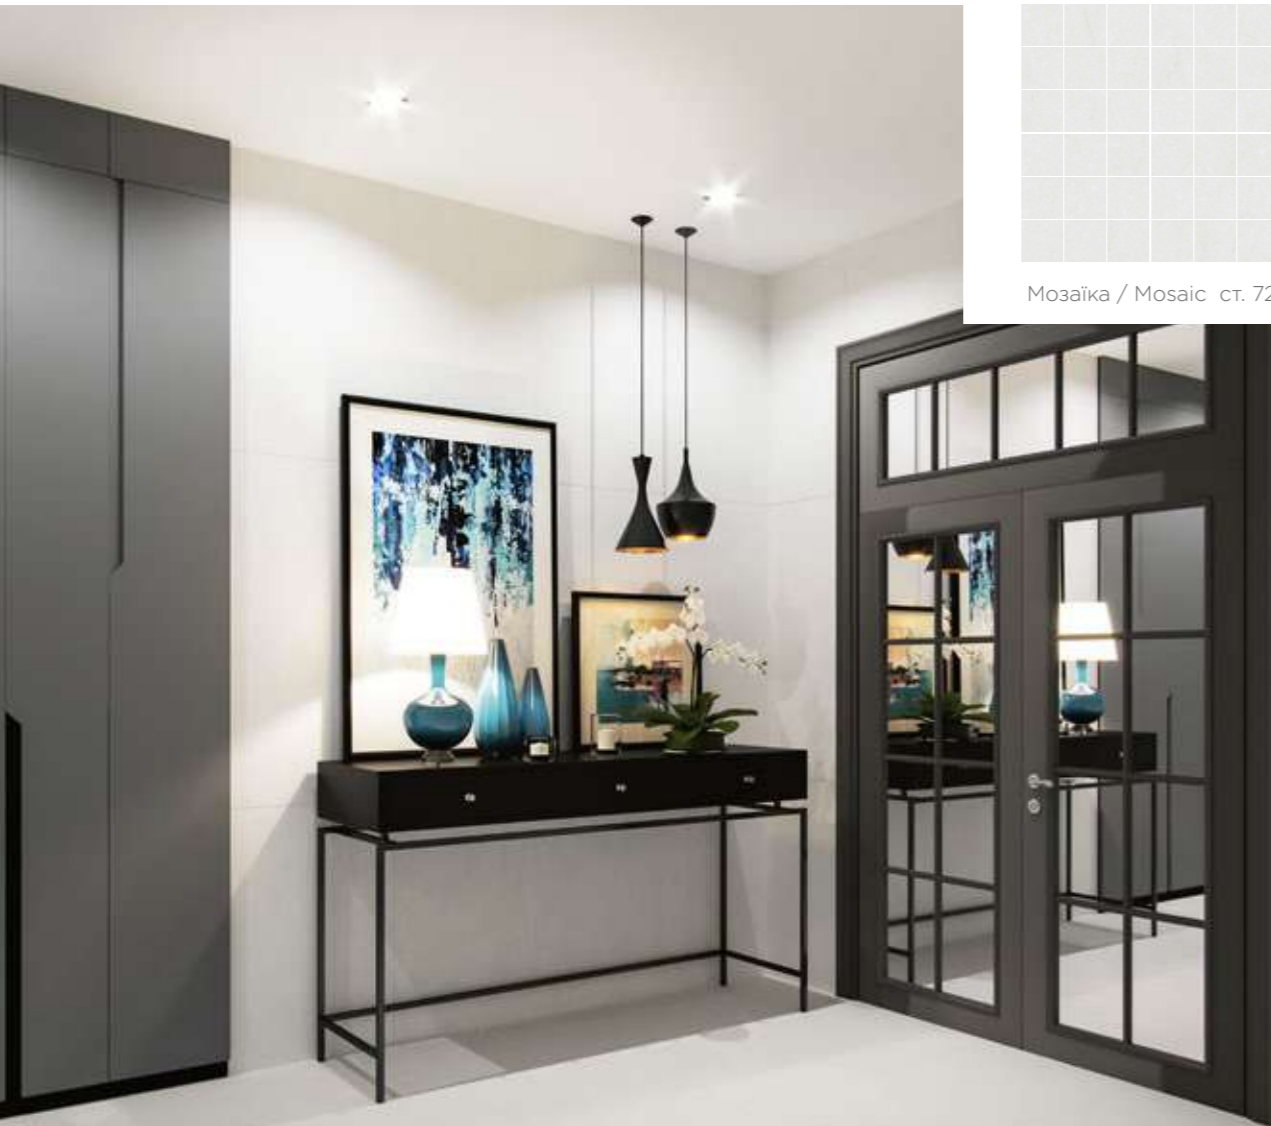

04 071
GRAY LIGHT
60x60 / 120x60 / 240x120 / MOSAIC

04 021
BEIGE LIGHT
60x60 / 120x60 / 240x120 / MOSAIC

04 022
BEIGE DARK
60x60 / 240x120 / MOSAIC

M 04 071

Мозаїка / Mosaic ст. 72