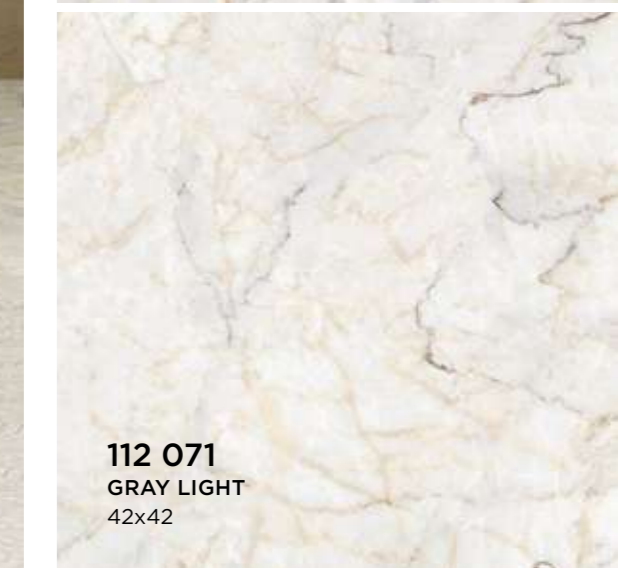

STONE COLLECTION

SPARTA

42x42

Живописні візерунки каменю подібні картинам імпресіоністів. Такий акцентний матеріал стане справжньою перлиною інтер'єру.

The picturesque patterns of stone are similar to paintings by impressionists. Such an accent material will be a real gem of an interior.

112 071
GRAY LIGHT
42x42