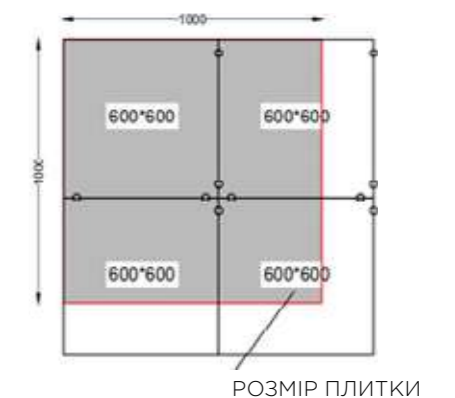

TILE LEVELING SYSTEM

WHEN LAYING LARGE FORMAT TILES FROM THE SIZE 600X600 MM, AS WELL AS PORCELAIN STONEWARE TILES IN THE FORMAT OF 160 X 1200 WITH IMITATION OF PARQUET BOARD, WE RECOMMEND USING THE TILE LEVELING SYSTEM (TLS).

TLS PROVIDES A FLAT SURFACE AT THE JOINTS AND PREVENTS TILES FROM "SAGGING" DURING THE PROCESS OF THE ADHESIVE DRYING OUT.

THE BASIC PRINCIPLE OF USE COMPRISES THE INSTALLATION OF THE TLS ON EACH SIDE OF THE TILE, IN TWO POINTS OF THE SIDE, STARTING AT 5 CM FROM THE TILE EDGE. IF THE SIDE OF THE TILE IS MORE THAN A METER, AN ADDITIONAL TLS POINT IS INSTALLED IN THE CENTER. AT THE SAME TIME, THE TILE LAYING TECHNOLOGY DOES NOT CHANGE, AND THE LAYING PROCESS IS ACCELERATED. THE "SPACER" OF THE TLS FROM BELOW PASSES TWO ADJACENT TILES TO THE FLAT SURFACE OF THE "WEDGE", PREVENTING THE LIPPAGE FROM ONE TILE TO THE NEXT WHILE THE ADHESIVE IS DRYING OUT. WHEN LAYING TILES WITH AN OFFSET (HERRINGBONE), USING A TLS IS THE BEST WAY TO CREATE AN IDEAL FLAT SURFACE. IT IS RECOMMENDED TO USE THE TLS AT AN AMBIENT TEMPERATURE OF AT LEAST + 10 C°.

ПРИКЛАДИ ВИКОРИСТАННЯ СВП
EXAMPLES OF USING TLS

РОЗМІР ПЛИТКИ