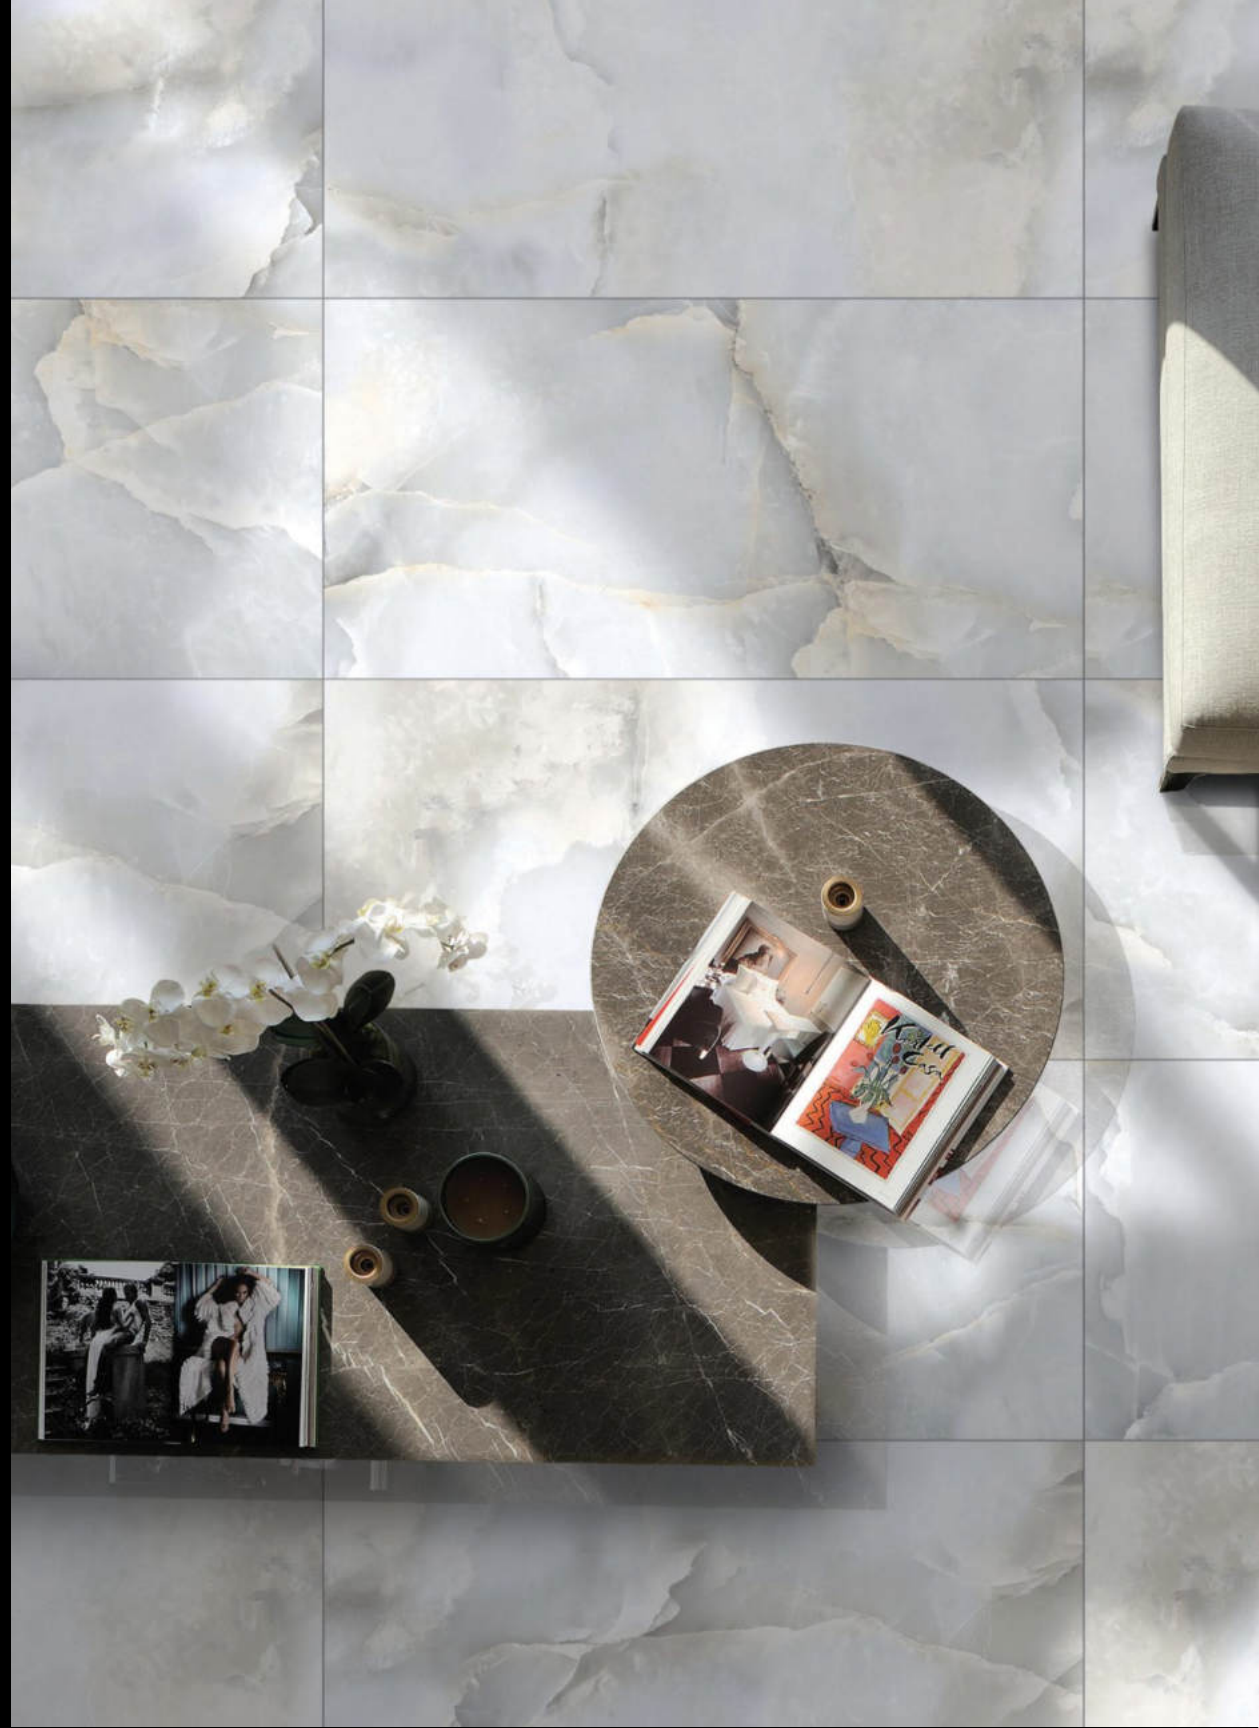

#POLISHED

RANDOM: 8